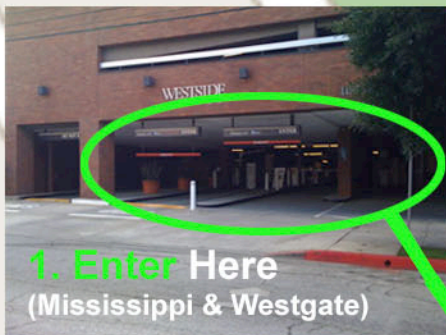

## PARKING INSTRUCTIONS

We validate parking in the "Westside Towers" parking structure (1) at the end of our block. Enter at Mississippi and Westgate. Park on floor 3 or 4, and take the fire stairs (2) on the north side of the structure down to Mississippi (Do not take internal elevators). We are half a block from there on Westgate (3).