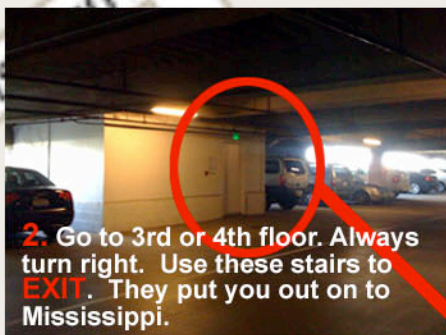

## PARKING INSTRUCTIONS

We validate parking in the "Westside Towers" parking structure (1) at the end of our block. Enter at Mississippi and Westgate. Park on floor 3 or 4, and take the fire stairs (2) on the north side of the structure down to Mississippi (Do not take internal elevators). We are half a block from there on Westgate (3).